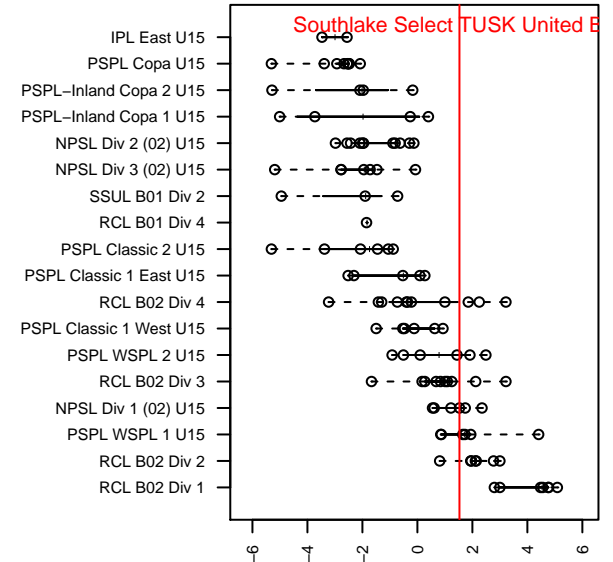

**attack and defense rating
relative to others at age
and all opponents in last 13 months**