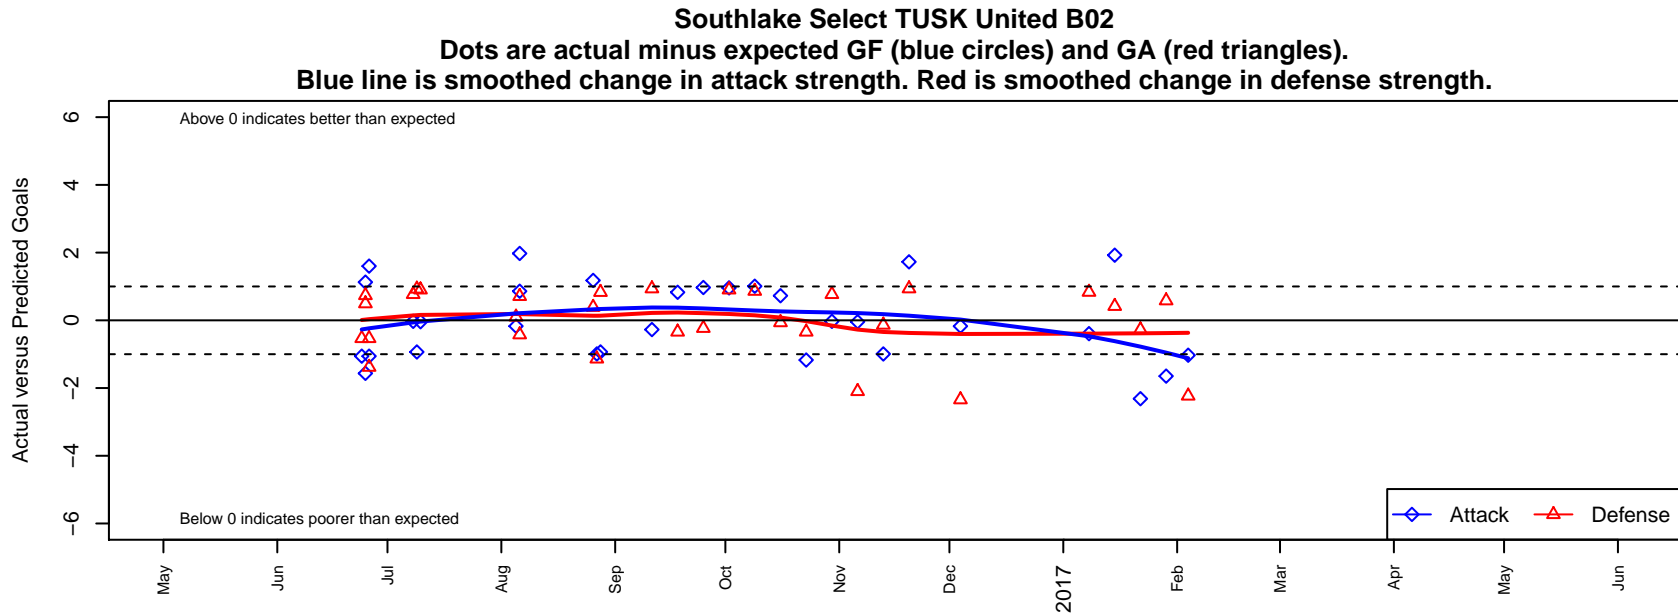

Southlake Select TUSK United B02

Southlake Select SC
 Newcastle, WA
 B02 total strength=1444
 attack=10.51 defense=8.25
 fall league = NPSL Div 1 (02) U15

alt names used:
 41 SLYSA Tusk United
 Tusk United
 Southlake Select B02 TUSK United
 Southlake Tusk United
 Tusk United
 Tusk United B02

Venues played:
 2016 Baker Blast U15
 2016 Seattle United Cup BU15 Gold
 2016 Eastside FC Cup BU15
 2016 River Jam Samba U15
 2016 NPSL Division 1 (02) U15
 2016 Founders Cup B02 Div A

**attack and defense variance (black dot)
relative to other teams
and top 10 in region**